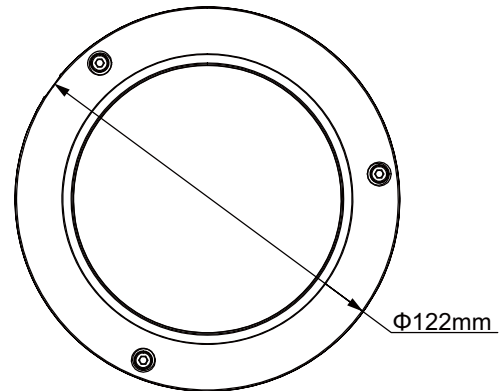

#### Features

- 1/3" 1.3Megapixel CMOS
- 25/30/50/60fps@720P
- High speed, long distance real-time transmission
- HD and SD switchable
- OSD Menu, control over coaxial cable
- DWDR, Day/Night(ICR), AWB, AGC, BLC, 3DNR
- 2.7~12mm vari-focal lens
- Max. IR LEDs length 30m, Smart IR
- IP67, IK10, DC12V

## Technical Specifications

Model	DH-HAC-HDBW2120RP-VF	DH-HAC-HDBW2120RN-VF
<b>Camera</b>		
Image Sensor	1/3" 1.3Megapixel CMOS	
Effective Pixels	1305(H)×977(V)	
Electronic Shutter	1/3s~1/100,000s	
Video Frame Rate	25/50fps@720P	30/60fps@720P
Synchronization	Internal	
Min. Illumination	0.01Lux/F1.4, 0Lux IR on	
Video Output	1-channel BNC HDCVI high definition video output/ CVBS standard definition video output (Can switch)	
<b>Camera Features</b>		
Max. IR LEDs Length	30m, Smart IR	
Day/Night	Auto(ICR) / Color / B/W	
Noise Reduction	2D/3D	
OSD Menu	Support	
<b>Lens</b>		
Focal Length	2.7~12mm	
Angle of View	H: 87.6° ~27.9°	
Lens Type	Manual / Fixed Iris	
Mount Type	Φ14	
<b>General</b>		
Power Supply	DC12V±20%	
Power Consumption	Max 5.8W	
Working Environment	-30°C~+60°C / Less than 95%RH (no condensation)	
Transmission Distance	Over 800m via 75-3 coaxial cable	
Ingress Protection	IP67 & IK10	
Dimensions	Φ122mm×89mm	
Weight	0.45kg	
Material	Metal	

## Dimensions (mm)